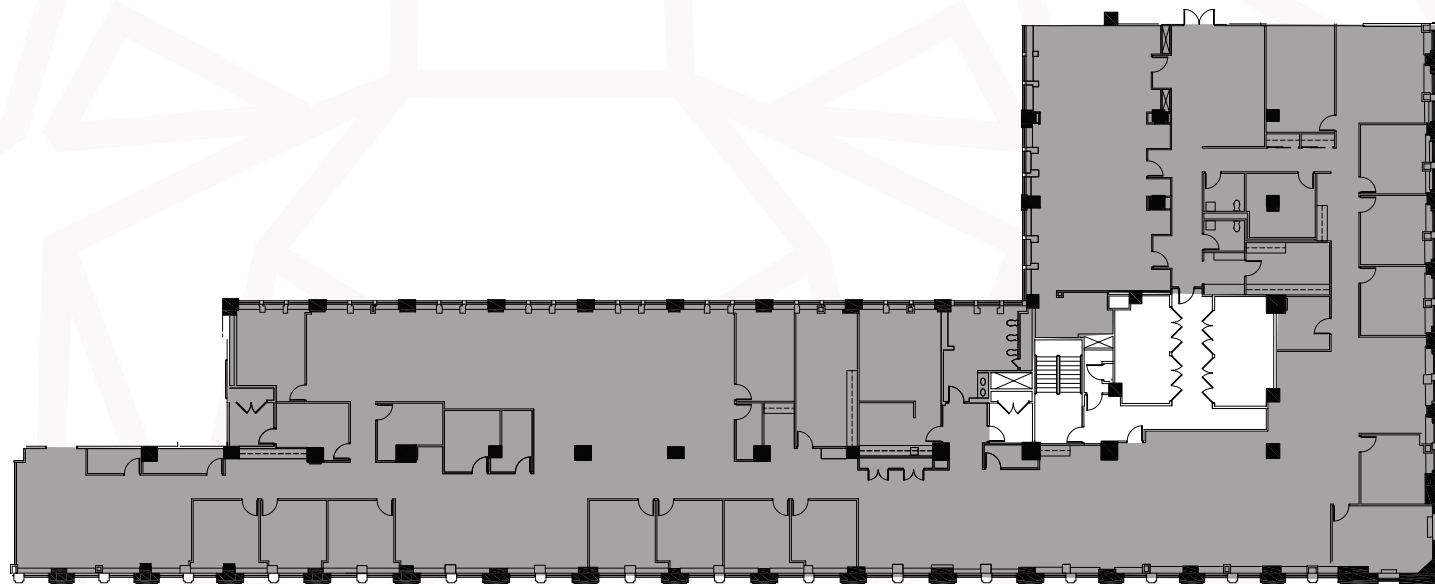

208  
S. LASALLE

Learn more and  
schedule a tour:

Karoline Eigel  
312.989.1283  
keigel@mbres.com

Ellen Trager  
312.558.3854  
etrager@mbres.com

MBRE

SUITE  
**1500**

SUITE 1500 - VIRTUAL TOUR

**21,178**  
SQFT

Disclaimer: Please note this floor plan is for marketing purposes and is to be used as a guide only. All efforts have been made to ensure its accuracy at time of issuance. Details are subject to change without notice, and may vary slightly between 2D and 3D plan types.