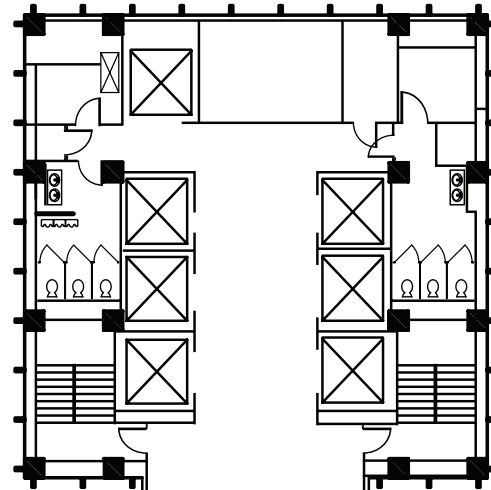

SUITE 600 (19th floor for reference)
VIRTUAL TOUR

LOBBY - VIRTUAL TOUR

600

6TH FLOOR

AVAILABLE SUITE	SIZE
600	13,424 RSF

Mark Buth
p: 312.558.3860
e: MButth@mbres.com

Ashley Harrison
p: 312.819.5707
e: AHarrison@mbres.com